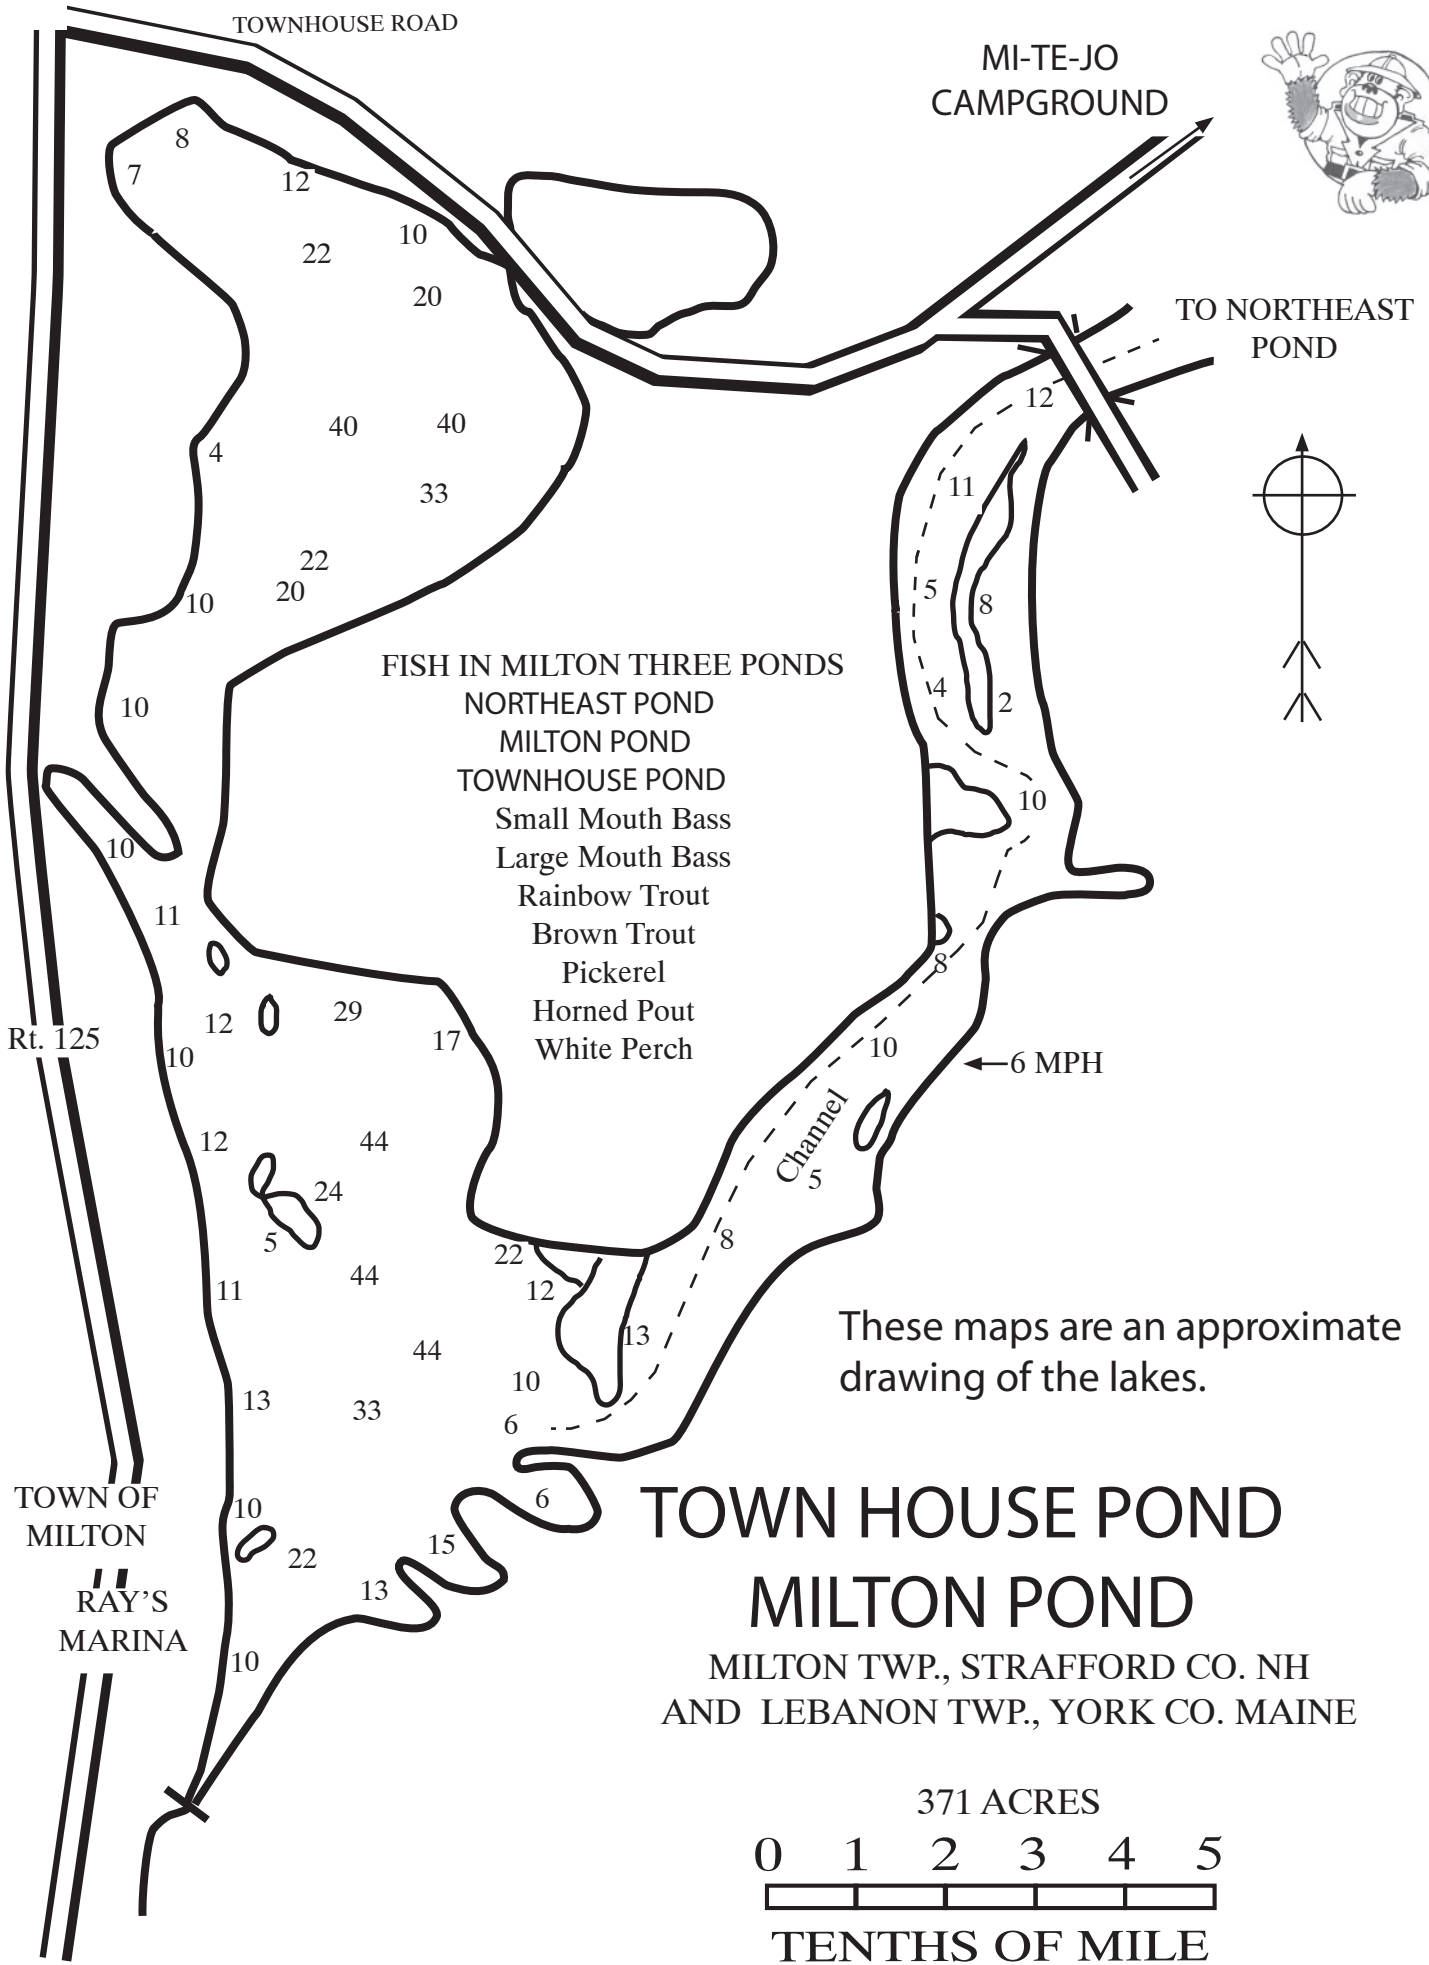

SALMON FALLS RIVER

BRANCH BROOK

MAINE

NEW HAMPSHIRE

NORTHEAST POND

MILTON TWP., STRAFFORD CO. NH
AND LEBANON TWP., YORK CO. MAINE

778 ACRES

These maps are an approximate drawing of the lakes.

MI-TE-JO CAMPGROUND

TOWNHOUSE ROAD

6 MPH

MARINA / GAS

FERNALD SHORES

TOWNHOUSE & MILTON POND

FISH IN MILTON THREE PONDS
 NORTHEAST POND
 MILTON POND
 TOWNHOUSE POND
 Small Mouth Bass
 Large Mouth Bass
 Rainbow Trout
 Brown Trout
 Pickerel
 Horned Pout
 White Perch

These maps are an approximate drawing of the lakes.

TOWN HOUSE POND MILTON POND

MILTON TWP., STRAFFORD CO. NH
 AND LEBANON TWP., YORK CO. MAINE

371 ACRES